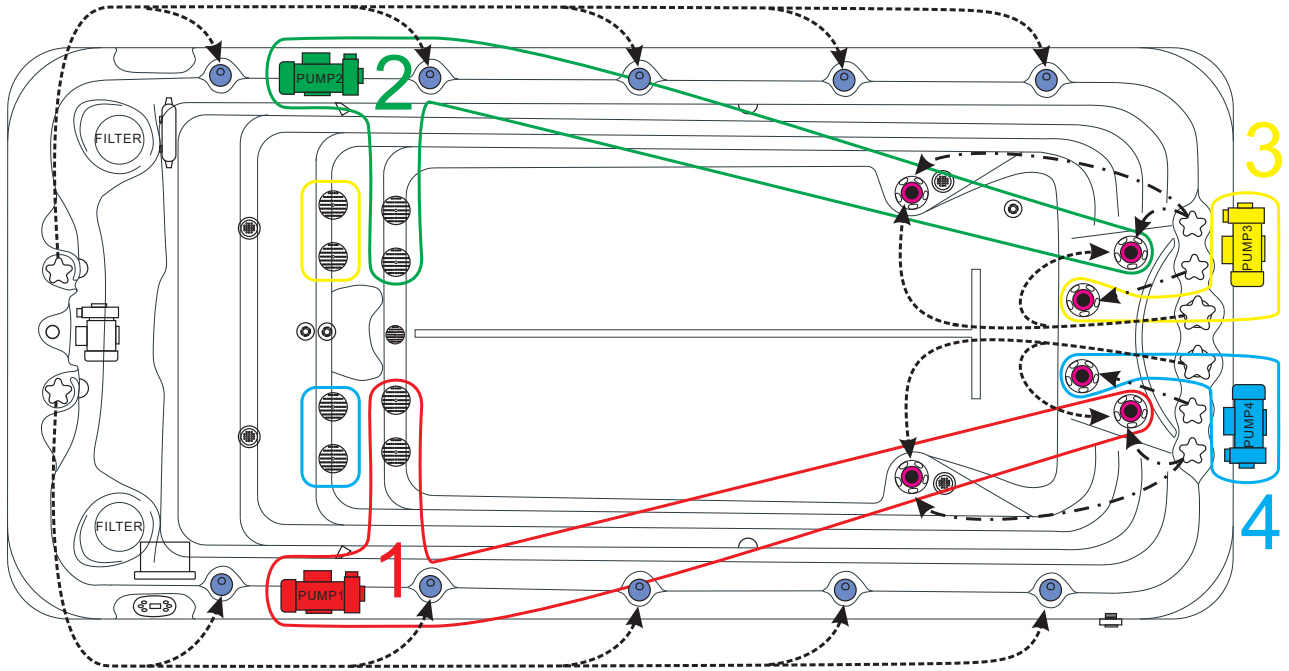

PUMP INFORMATION

Massage Pump 1:LX LP300.....	2,2 kW
Massage Pump 2:LX LP300.....	2,2 kW
Massage Pump 3:LX LP300.....	2,2 kW
Massage Pump 4:LX LP300.....	2,2 kW
Filtration Pump: LX WTC50M.....	250W

ELECTRICAL SYSTEM

Voltage.....	230/380 V
Amperage.....	380V - 20A/230V - 40A
Full Flow Electric Heater.....	3 kW
Control System.....	Balboa GS523DZ
Light (18 x Multi Color LED).....	Standard
Electronic Topside Control.....	Balboa VL801D

SWIMSPA FITNESS 2 - 2 DEEP

PASSION SPAS SPORT- EN FITNESS COLLECTION

passion
spas | love your senses

POWER SUPPLY
1x 20A/380V

	Waterjet 153950 10pcs		Water Diverter 150493		Controller & Heater 152222 JZ6013x2
	Swim Jet 150202 6pcs		Air/Water Control 150520		Drainage 150511
	Spa Light 150766 4pcs		UV-lamp 150777		WTC50 Circ. Pump 150817
	Suction 150516 1pc		Filter lid Black 159111		LP300 Mass. Pump 150818
	Suction 150517 8pcs		Filter 6ch-949 151131		TP600 Display 151059