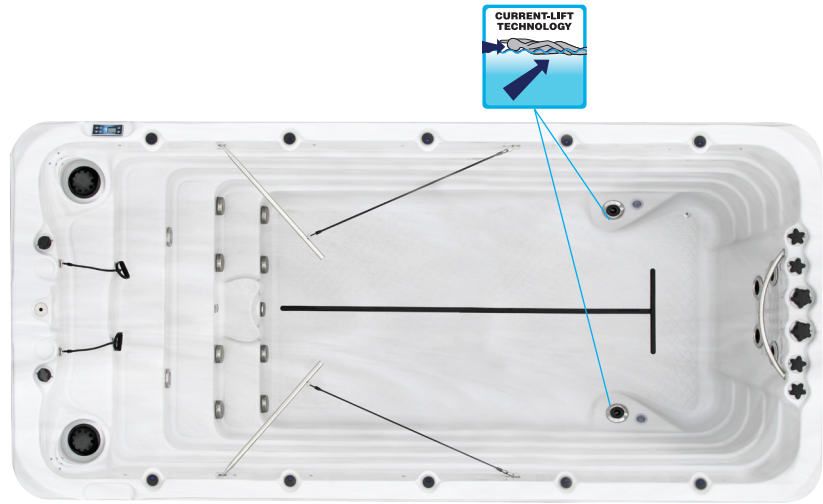

passion
spas | love your senses

SWIMSPA FITNESS 2 - FITNESS 2 DEEP

PASSION SPAS SPORT- EN FITNESS COLLECTION

SPECIFICATIONS/GENERAL

Dimensions LxW x H.....	500 x 228 x 126/155 cm
Number of Seats.....	1
Capacity in Liter.....	10000/12000
Dry Weight in kg.....	1400/1600
Full Weight in kg.....	11400/12600
Shell Material.....	Aristech® Acrylic with Vinylester and Polyester
Synthetic Maintenance Free Cabinet.....	Standard
Removable Side Panels.....	8
Cabinet Material.....	Synthetic
Durable Support System.....	Synthetic
Everlast™ Full Floor Support Material.....	Polyester
High Density Urethane Insulation.....	Standard
Cup Holders.....	2

WATER SYSTEM

Total jets.....	6
Filters / Surface.....	(2) 50 Square Feet
Top Access Skim Filter.....	High-Volume Vortex Skimmer
Floor Drain.....	1
External Drain.....	1
Hi Flow Suctions.....	8
Water Diverter Valve.....	2
Power Swim Jets.....	4
Floor Swim Jets.....	2
Ozone Jets.....	1

SPECIAL FEATURES

StarBrite Interior LED Light System.....	Standard
Exterior Corner LED Lighting.....	4
Ozone Sanitation System.....	Standard
Synergy Water Maintenance System.....	Standard
Ultra Efficient Dual-Wrap Cabinet Insulation.....	Standard
5/4 Ultra Efficient Walk-On Cover.....	Standard
Wifi Ready.....	Standard

Voltage.....	230/380 V
Amperage.....	380V - 20A/230V - 40A
Full Flow Electric Heater.....	3 kW
Control System.....	Balboa GS523DZ
Light (18 x Multi Color LED).....	Standard
Electronic Topside Control.....	Balboa VL801D