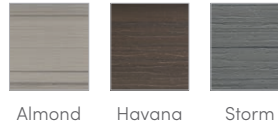

Size
213 × 213 × 92 cm

Water Care
FROG® In-Line Cartridge Ready

HOT SPOT® COLLECTION

RELAY™

SHELL COLOURS*

CABINET COLOURS*

COVER COLOURS

LEGENDARY MASSAGE